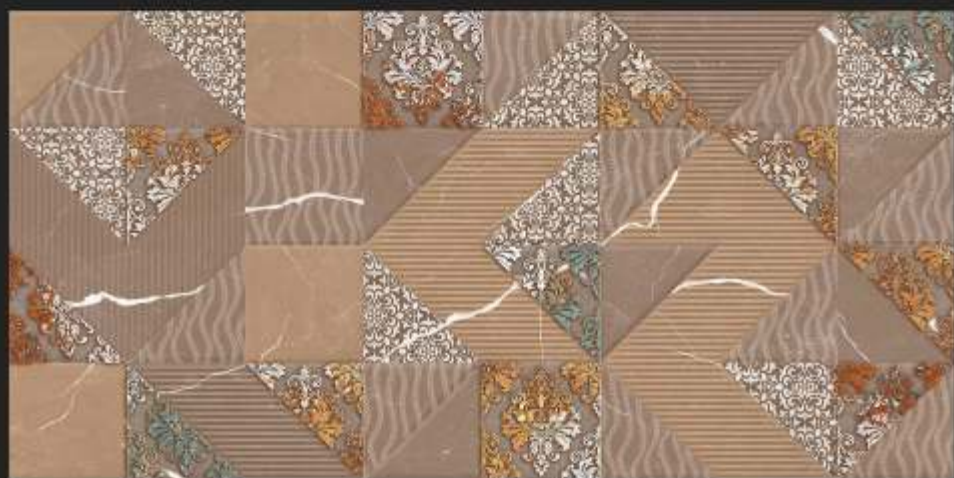

DIGITAL
WALL TILES
300 X 600 MM

DIGITAL
WALL TILES

300x600 mm

MATT
SERIES

DIGITAL
WALL TILES

300x600 mm

MATT
SERIES

DIGITAL
WALL TILES