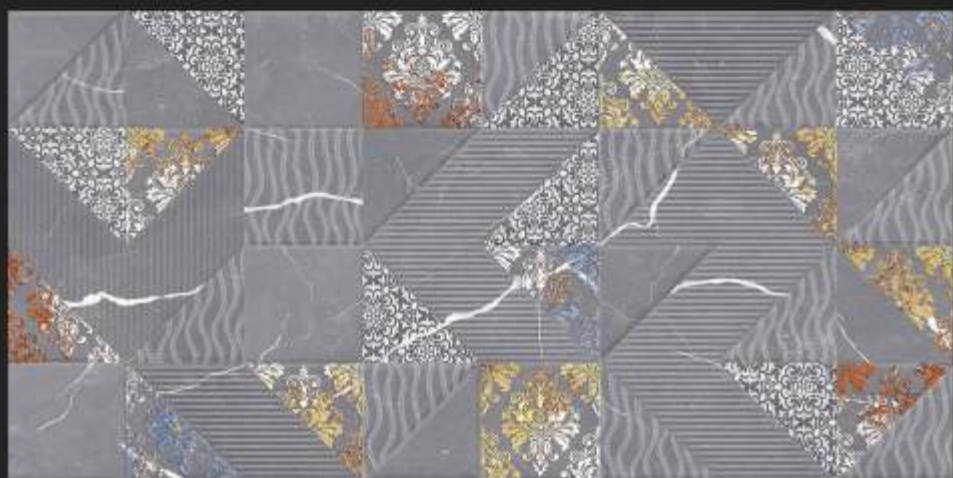

DIGITAL
WALL TILES

300x600 mm